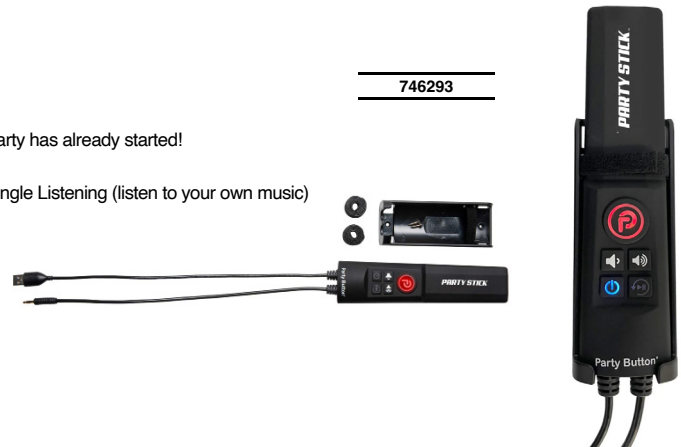

- PARTY STICK

PARTY STICK

- Easy one-click party button pairing.
- Dynamically add more friends to the Party with Unlimited Universal Pairing even after the Party has already started! (requires additional Party Stick adapters or other Party Button enabled products!)
- TRI-MODE FUNCTIONALITY: DJ Broadcast (send music), DJ Listening (receive music), Single Listening (listen to your own music)
- Audible mode voice prompts and pairing success confirmations.
- UNLIMITED PAIRING WITHIN RANGE (100 yards - 150ft radius)
- Remembers your last party.
- Powered through standard USB port - No internal batteries or recharging required.

746293