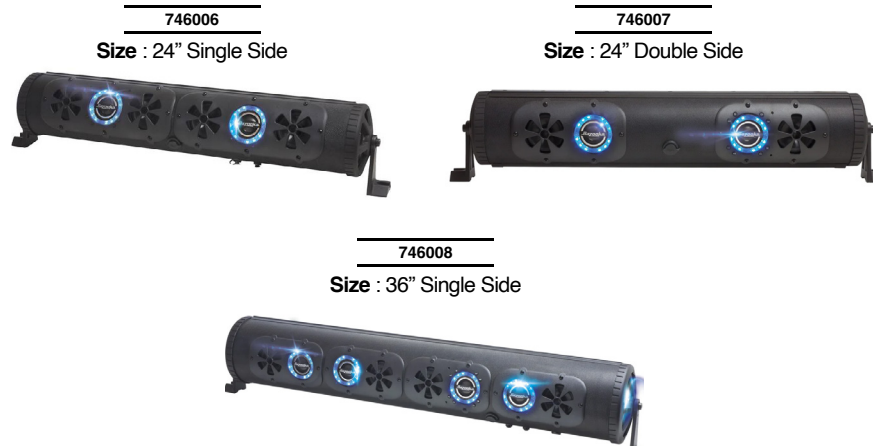

G2 PARTY BAR

- 10 true marine-grade speakers with end-loaded woofers and front firing tweeters
- 450-watt peak power Class D integrated amplifier with easy pair integrated Bluetooth and auto connect. Audio sync connects two Party Bars to one mobile device
- Waterproof 3.5mm auxiliary inputs allow you to connect any smart device or mp3 player with a 3.5mm audio jack

G3 PARTY BAR

- 24" sound bar with LED lighting
- Built-in amp (450 watts peak power)
- 8 marine-grade speakers (2 woofers, 4 midrange drivers, and 2 tweeters)
- Built-in Bluetooth (60-foot range) for music streaming and hands-free calls
- Party Button lets you share the music and lights with your friends
- Waterproof 3.5mm auxiliary input and output
- Waterproof 2.1-amp USB input for device charging and thumb drive playback
- End-mount woofers rotate 360 degrees
- Marine grade SAE accessory connector and light switch for additional LED light bars
- RF remote range: 1000 feet (rubber boot included)
- Durable cast aluminum mounting legs
- Wireless control via Bazooka mobile app for iOS and Android phones
- Dimensions: 25-1/8"W x 5-3/16"D x 4-13/16"H