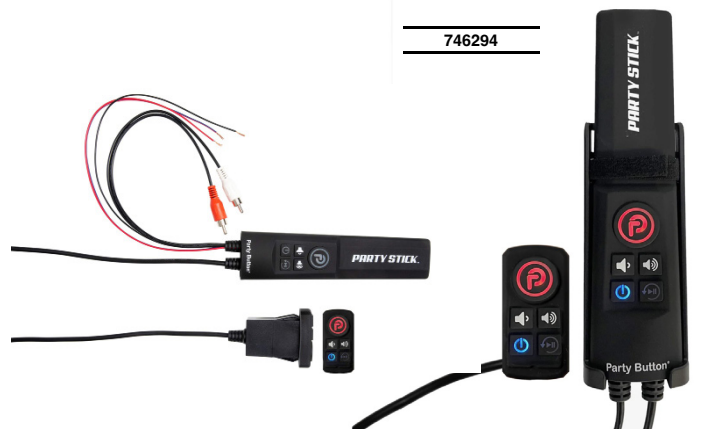

PARTY STICK - 12V

- Easy one-click Party Button Pairing
- Dynamically add more friends to the Party with Unlimited Universal Pairing even after the Party has already started! (requires additional Party Stick adapters or other Party Button enabled products!)
- TRI-MODE FUNCTIONALITY: DJ Broadcast (send music), DJ Listening (receive music), Single Listening (listen to your own music)
- Audible mode voice prompts and pairing success confirmations.
- Unlimited pairing within ranger (100 yards - 150ft radius)
- Remembers your last party.
- Powered by hardwired 12 volt battery connection - no internal batteries or recharging required.

746294