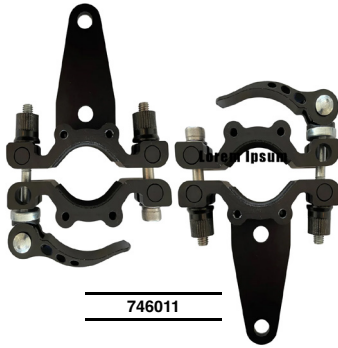

G3 PARTY BAR

- 24" sound bar with LED lighting
- Built-in amp (450 watts peak power)
- 8 marine-grade speakers (2 woofers, 4 midrange drivers, and 2 tweeters)
- Built-in Bluetooth (60-foot range) for music streaming and hands-free calls
- Party Button lets you share the music and lights with your friends
- Waterproof 3.5mm auxiliary input and output
- Waterproof 2.1-amp USB input for device charging and thumb drive playback
- End-mount woofers rotate 360 degrees
- Marine grade SAE accessory connector and light switch for additional LED light bars
- RF remote range: 1000 feet (rubber boot included)
- Durable cast aluminum mounting legs
- Wireless control via Bazooka mobile app for iOS and Android phones
- Dimensions: 25-1/8"W x 5-3/16"D x 4-13/16"H

746009

PARTY BAR TAILGATE/ AWNING KIT

- Complete Kit for hanging a Party Bar on an awning or popup tent
- Easily attaches to most RV awnings using included awning slides (SM, M, LG)
- Easily attaches to popup tents using included straps
- Quick S-hook to eye bolt assembly
- Wire management strap included

746010

QUICK RELEASE SCOOTER CLAMP

- Requires 16 inches of scooter stem mounting clearance
- Fits Dualtron Spider and Raptor scooter stems
- Works best with 39 inch or taller handle bar height stems

746011

BATTERY CONNECTOR - 144" WIRE

- 6ft or 12ft. master power cable with heavy-duty battery terminals and an SAE quick disconnect plug
- Easily connect to the Party Bar, ATV-Tubes & Power Rails
- 15-amp fuse holder and fuse