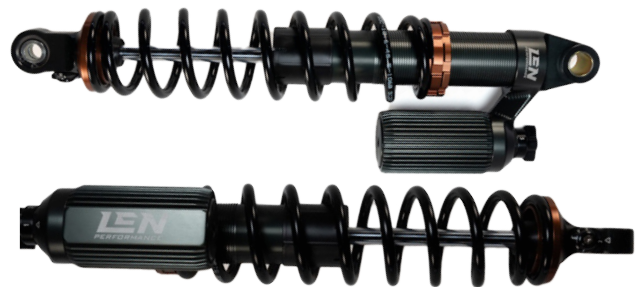

| SHAFT

Hardened Chromoly shaft increases overall strength and seal longevity.

| SPRING

Springs are powdercoated to reduce corrosion, increase durability and ensure continued strength under the harshest of conditions.

- FRONT AND REAR SHOCKS -

FRONT TRACK

1121001

REAR TRACK

1121002

FRONT TRACK

1121003

REAR TRACK

1121004

REAR TRACK

1121005

FRONT TRACK

1121006

- FRONT AND REAR SHOCKS CONTINUED -

REAR TRACK
1121007

FRONT TRACK
1121008

REAR TRACK
1121009

FRONT TRACK
1121010

REAR TRACK
1121011

FRONT TRACK
1121012

- FRONT AND REAR SHOCKS CONTINUED -

REAR TRACK
1121013

FRONT TRACK
1121014

REAR TRACK
1121015