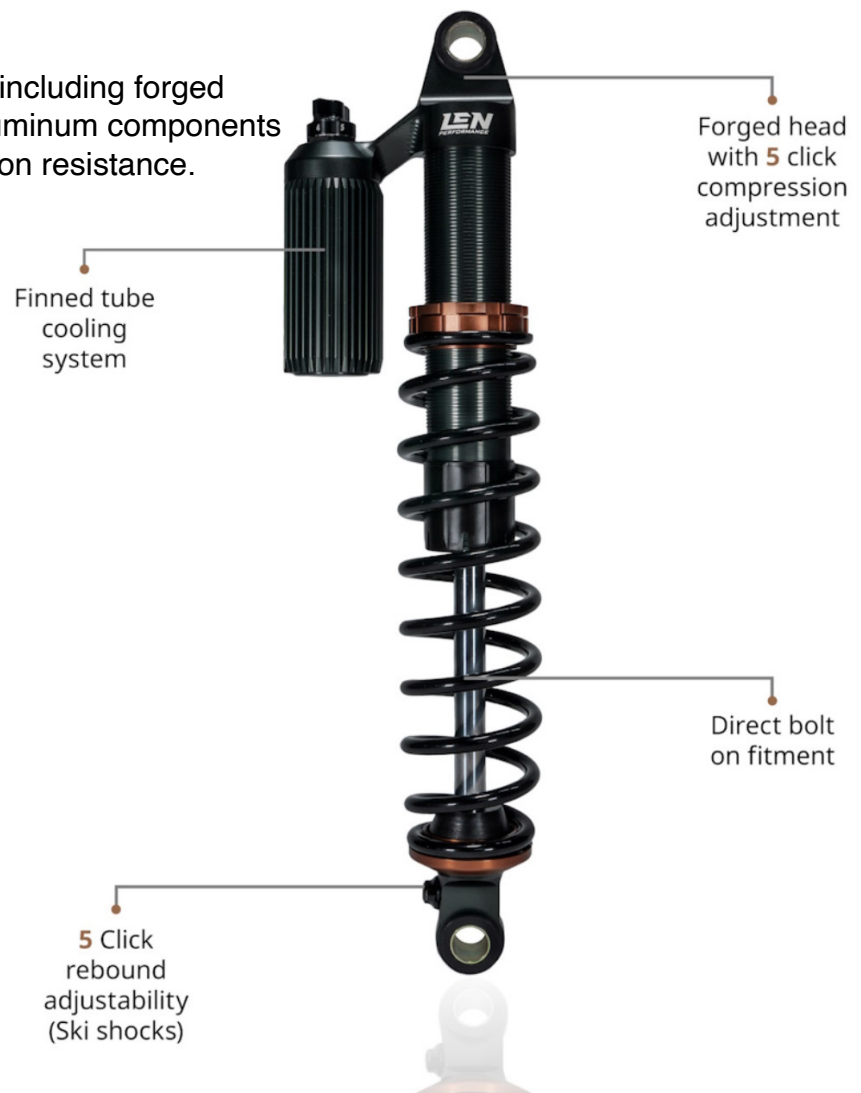

BUILT BY RIDERS FOR RIDERS

Len Performance reservoir snowmobile shocks are designed and built with the focus on the rider.

Len Performance shocks are ready to mount out of the box with preload adjustability and feature 5 click compression and rebound adjustments for front ski shocks and 5 click compression adjustment on all track shocks.

These range of adjustments help the rider easily fine tune the suspension to whatever their needs may be.

Len Performance aluminum reservoirs feature a finned cooling system which helps prevent performance robing temperatures and increases longevity and performance under the harshest conditions.

Len use only high-grade materials including forged aluminum head and anodize all aluminum components for increased durability and corrosion resistance.

With the focus on rider experience Len Performance has a network of rebuilders to help keep you on the trail.