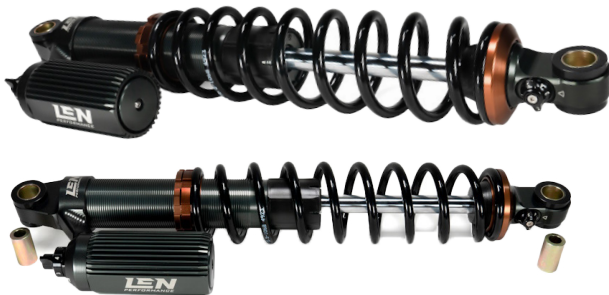

| SHAFT

Hardened Chromoly shaft increases overall strength and seal longevity.

| SPRING

Springs are powdercoated to reduce corrosion, increase durability and ensure continued strength under the harshest of conditions.

- FRONT AND REAR SHOCKS -

FRONT TRACK

1121001

REAR TRACK

1121002

FRONT TRACK

1121003

REAR TRACK

1121004

REAR TRACK

1121005

FRONT TRACK

1121006

- FRONT AND REAR SHOCKS CONTINUED -

REAR TRACK
1121007

FRONT TRACK
1121008

REAR TRACK
1121009

FRONT TRACK
1121010

REAR TRACK
1121011

FRONT TRACK
1121012

- FRONT AND REAR SHOCKS CONTINUED -

REAR TRACK
1121013

FRONT TRACK
1121014

REAR TRACK
1121015