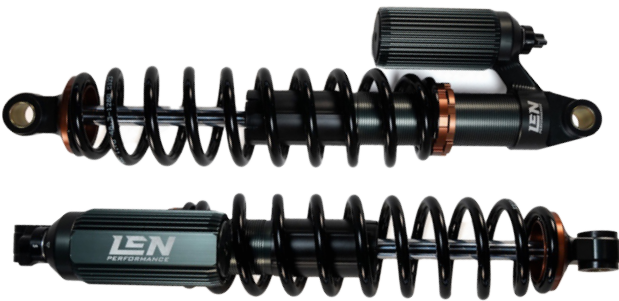

| SHAFT

Hardened Chromoly shaft increases overall strength and seal longevity.

| SPRING

Springs are powdercoated to reduce corrosion, increase durability and ensure continued strength under the harshest of conditions.

- FRONT AND REAR SHOCKS -

FRONT TRACK

1121001

REAR TRACK

1121002

FRONT TRACK

1121003

REAR TRACK

1121004

REAR TRACK

1121005

FRONT TRACK

1121006

- FRONT AND REAR SHOCKS CONTINUED -

REAR TRACK
1121007

FRONT TRACK
1121008