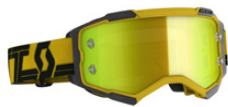

— 2022 FURY SERIES CONTINUED —

FURY GOGGLE

SCOTT FURY GOGGLE

COLOR : yellow/black / yellow chrome works

557505 69.95