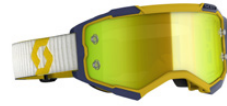

SCOTT FURY GOGGLE

COLOR : yellow/blue / yellow chrome works

557510 69.95