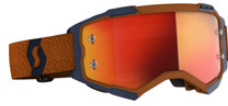

557506 69.95

SCOTT FURY GOGGLE

COLOR : blue/grey yellow chrome works

557507 69.95

SCOTT FURY GOGGLE

COLOR : red/blue / blue chrome works

557508 69.95

SCOTT FURY GOGGLE