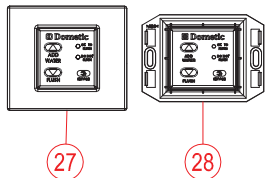

PARTS LIST: 4806 MODEL SERIES

ITEM	PART NUMBER & DESCRIPTION		
1	385311618 SEAT/COVER SLOW-CLOSE - WHITE	26	385311395 '06 PLUG-IN BASE KIT - 12VDC
	385311619 SEAT/COVER SLOW-CLOSE - BONE		385311396 '06 PLUG-IN BASE KIT - 24VDC **INCLUDES ITEMS 3-7 & 11-23.
2	385311378 4800 SHORT BOWL KIT - WHITE	27	313408010 VF CONTROL PNL-STD GRAY
	385311379 4800 SHORT BOWL KIT - BONE		313408020 VF CONTROL PNL-STD WHT
3	385311009 FLUSH BALL SEAL REPL KIT **INCLUDES ITEMS 6.	28	313408030 VF CONTROL PNL-PLAYBUS GRY
4	385311292 BASE FLUSH BALL RING KIT		
5	385310969 FLUSH BALL/SHAFT REPL KIT		
6	385311011 BASE TO BOWL MOUNTING HARDWARE		
7	385311294 BASE O'RING REPL KIT		
8	385310064 FLOOR FLANGE MOUNTING HARDWARE		
9	385311013 FLOOR FLANGE ADAPTER KIT **INCLUDES ITEMS 8.		
10	385318864 VF FUNNEL KIT **INCLUDES ITEMS 8.		
11	385311690 CONTROL MODULE		
12	385311394 FLUSH MECHANISM w/MTG BRACKET **INCLUDES ITEMS 13, 14, 15, 16, 17.		
13	385311673 FLUSH ACTUATION SWITCH		
14	385311296 FLUSH BALL CAM REPL KIT		
15	385311393 FLUSH MECHANISM RETURN SPRING		
16	385311392 FLUSH MECHANISM LINKAGE		
17	385311429 FLUSH LINKAGE GUIDE BRACKET		
18	385311299 MOTOR DRIVE ARM REPL KIT		
19	385311300 MOTOR REPLACEMENT KIT - 12VDC		
	385311390 MOTOR REPLACEMENT KIT - 24VDC **INCLUDES ITEM 18.		
20	385311547 WATER SUPPLY HOSE		
21A	385311545 WATER VALVE KIT - 12VDC		
	385311546 WATER VALVE KIT - 24VDC		
21B**	385311709 RETROFIT WATER VALVE KIT - 12VDC		
	385311710 RETROFIT WATER VALVE KIT - 24VDC **INCLUDES MOUNTING BRACKET. **FOR 2009 & OLDER MODEL TOILETS.		
22	385311869 CORRUGATED SUPPLY HOSE		
23	385311384 CHECK VALVE w/HOSE **INCLUDES ITEM 22 & 24.		
24	385311164 1/2" SEALING GROMMET		
25	385311463 BOWL MOUNTING HARDWARE KIT		