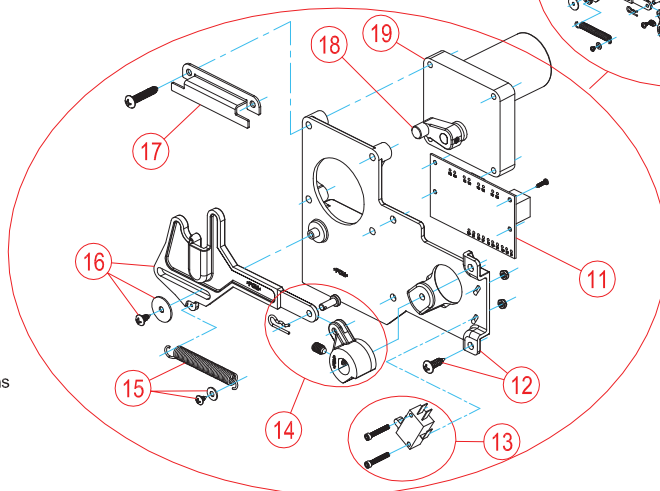

PARTS LIST: 4806 MODEL SERIES

ITEM	PART NUMBER & DESCRIPTION		
1	385311618 SEAT/COVER SLOW-CLOSE - WHITE	26	385311395 '06 PLUG-IN BASE KIT - 12VDC
	385311619 SEAT/COVER SLOW-CLOSE - BONE		385311396 '06 PLUG-IN BASE KIT - 24VDC **INCLUDES ITEMS 3-7 & 11-23.
2	385311378 4800 SHORT BOWL KIT - WHITE	27	313408010 VF CONTROL PNL-STD GRAY
	385311379 4800 SHORT BOWL KIT - BONE		313408020 VF CONTROL PNL-STD WHT
3	385311009 FLUSH BALL SEAL REPL KIT **INCLUDES ITEMS 6.	28	313408030 VF CONTROL PNL-PLAYBUS GRY
4	385311292 BASE FLUSH BALL RING KIT		
5	385310969 FLUSH BALL/SHAFT REPL KIT		
6	385311011 BASE TO BOWL MOUNTING HARDWARE		
7	385311294 BASE O'RING REPL KIT		
8	385310064 FLOOR FLANGE MOUNTING HARDWARE		
9	385311013 FLOOR FLANGE ADAPTER KIT **INCLUDES ITEMS 8.		
10	385318864 VF FUNNEL KIT **INCLUDES ITEMS 8.		
11	385311690 CONTROL MODULE		
12	385311394 FLUSH MECHANISM w/MTG BRACKET **INCLUDES ITEMS 13, 14, 15, 16, 17.		
13	385311673 FLUSH ACTUATION SWITCH		
14	385311296 FLUSH BALL CAM REPL KIT		
15	385311393 FLUSH MECHANISM RETURN SPRING		
16	385311392 FLUSH MECHANISM LINKAGE		
17	385311429 FLUSH LINKAGE GUIDE BRACKET		
18	385311299 MOTOR DRIVE ARM REPL KIT		
19	385311300 MOTOR REPLACEMENT KIT - 12VDC		
	385311390 MOTOR REPLACEMENT KIT - 24VDC **INCLUDES ITEM 18.		
20	385311547 WATER SUPPLY HOSE		
21A	385311545 WATER VALVE KIT - 12VDC		
	385311546 WATER VALVE KIT - 24VDC		
21B**	385311709 RETROFIT WATER VALVE KIT - 12VDC		
	385311710 RETROFIT WATER VALVE KIT - 24VDC **INCLUDES MOUNTING BRACKET. **FOR 2009 & OLDER MODEL TOILETS.		
22	385311869 CORRUGATED SUPPLY HOSE		
23	385311384 CHECK VALVE w/HOSE **INCLUDES ITEM 22 & 24.		
24	385311164 1/2" SEALING GROMMET		
25	385311463 BOWL MOUNTING HARDWARE KIT		