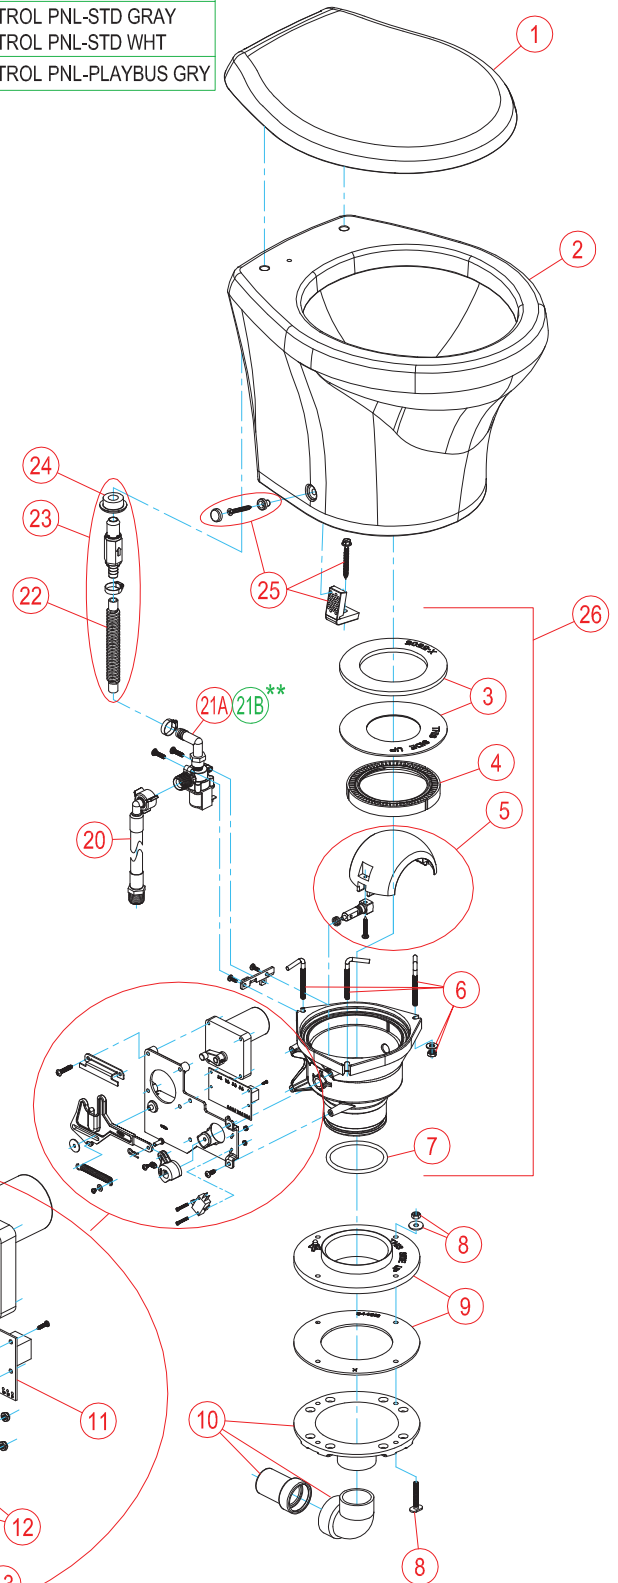

PARTS LIST: 4806 MODEL SERIES

ITEM	PART NUMBER & DESCRIPTION		
1	385311618 SEAT/COVER SLOW-CLOSE - WHITE	26	385311395 '06 PLUG-IN BASE KIT - 12VDC
	385311619 SEAT/COVER SLOW-CLOSE - BONE		385311396 '06 PLUG-IN BASE KIT - 24VDC **INCLUDES ITEMS 3-7 & 11-23.
2	385311378 4800 SHORT BOWL KIT - WHITE	27	313408010 VF CONTROL PNL-STD GRAY
	385311379 4800 SHORT BOWL KIT - BONE		313408020 VF CONTROL PNL-STD WHT
3	385311009 FLUSH BALL SEAL REPL KIT **INCLUDES ITEMS 6.	28	313408030 VF CONTROL PNL-PLAYBUS GRY
4	385311292 BASE FLUSH BALL RING KIT		
5	385310969 FLUSH BALL/SHAFT REPL KIT		
6	385311011 BASE TO BOWL MOUNTING HARDWARE		
7	385311294 BASE O'RING REPL KIT		
8	385310064 FLOOR FLANGE MOUNTING HARDWARE		
9	385311013 FLOOR FLANGE ADAPTER KIT **INCLUDES ITEMS 8.		
10	385318864 VF FUNNEL KIT **INCLUDES ITEMS 8.		
11	385311690 CONTROL MODULE		
12	385311394 FLUSH MECHANISM w/MTG BRACKET **INCLUDES ITEMS 13, 14, 15, 16, 17.		
13	385311673 FLUSH ACTUATION SWITCH		
14	385311296 FLUSH BALL CAM REPL KIT		
15	385311393 FLUSH MECHANISM RETURN SPRING		
16	385311392 FLUSH MECHANISM LINKAGE		
17	385311429 FLUSH LINKAGE GUIDE BRACKET		
18	385311299 MOTOR DRIVE ARM REPL KIT		
19	385311300 MOTOR REPLACEMENT KIT - 12VDC		
	385311390 MOTOR REPLACEMENT KIT - 24VDC **INCLUDES ITEM 18.		
20	385311547 WATER SUPPLY HOSE		
21A	385311545 WATER VALVE KIT - 12VDC		
	385311546 WATER VALVE KIT - 24VDC		
21B**	385311709 RETROFIT WATER VALVE KIT - 12VDC		
	385311710 RETROFIT WATER VALVE KIT - 24VDC **INCLUDES MOUNTING BRACKET. **FOR 2009 & OLDER MODEL TOILETS.		
22	385311869 CORRUGATED SUPPLY HOSE		
23	385311384 CHECK VALVE w/HOSE **INCLUDES ITEM 22 & 24.		
24	385311164 1/2" SEALING GROMMET		
25	385311463 BOWL MOUNTING HARDWARE KIT		